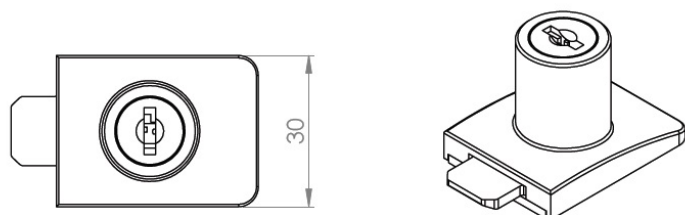

PRODUCT SHEET

Description:

Glass Door Lock "Square-U-See",F/Single Doors, CPL, W/SISO Oval Metal Key, 400 KD

Item number:

14.09.600-0

Units	Box	Carton	HS Code	Barcode
Pcs.	12	240	8301300000	 5704866463966

SISO A/S