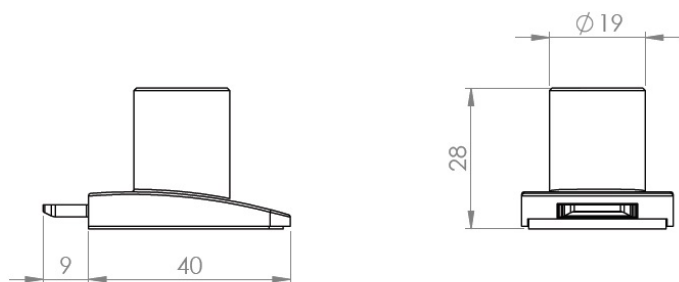

PRODUCT SHEET

Description:

Glass Door Lock "Square-U-See",F/Single Doors, CPL, W/SISO Oval Metal Key, 400 KD

Item number:

14.09.600-0

Units	Box	Carton	HS Code	Barcode
Pcs.	12	240	8301300000	 5704866463966

SISO A/S